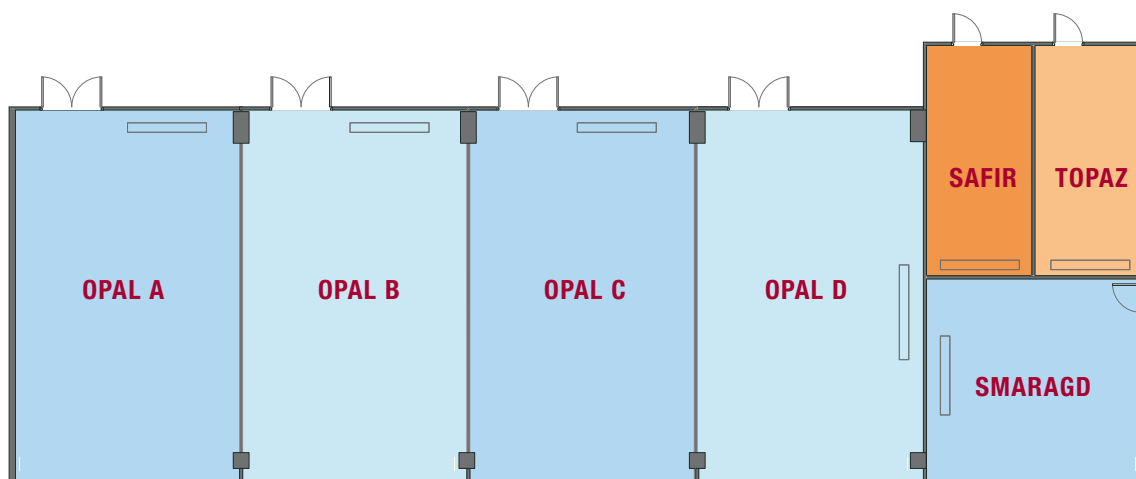

#### Conferences and events:

- 300 m<sup>2</sup> ballroom with natural daylight for up to 350 people (dividable into 4 smaller rooms)
- Additional 3 breakout rooms for up to 34 people
- Total capacity for up to 420 people